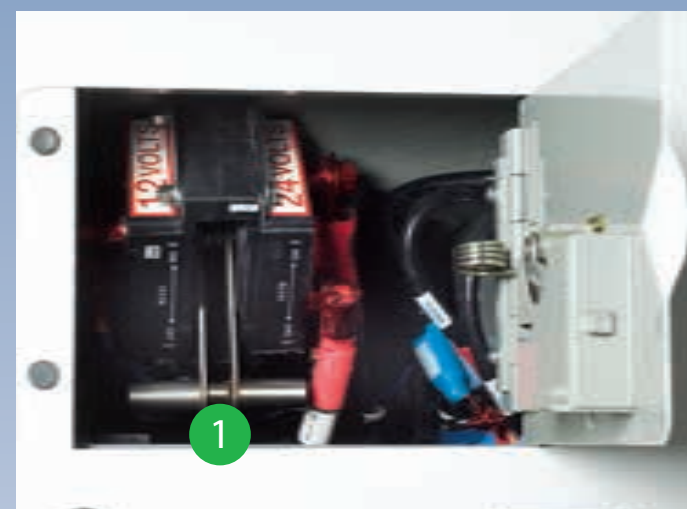

215 Maddox Simpson Parkway
Lebanon, TN 37090
(800) 927-5041

1. Main Battery Disconnect Switch
2. Exterior Entrance Door and Kneel Switch
3. Entrance Door Air Dump Valve Switch
4. Baggage Door Lock
5. Wheelchair Lift
6. Lift Control Pendant Switch
7. Horn/Foot Operated on Driver Footrest
8. Park Brake Valve on Lower, RH Console
9. Entertainment Controller and AM/FM CD Player
10. Regeneration Switch