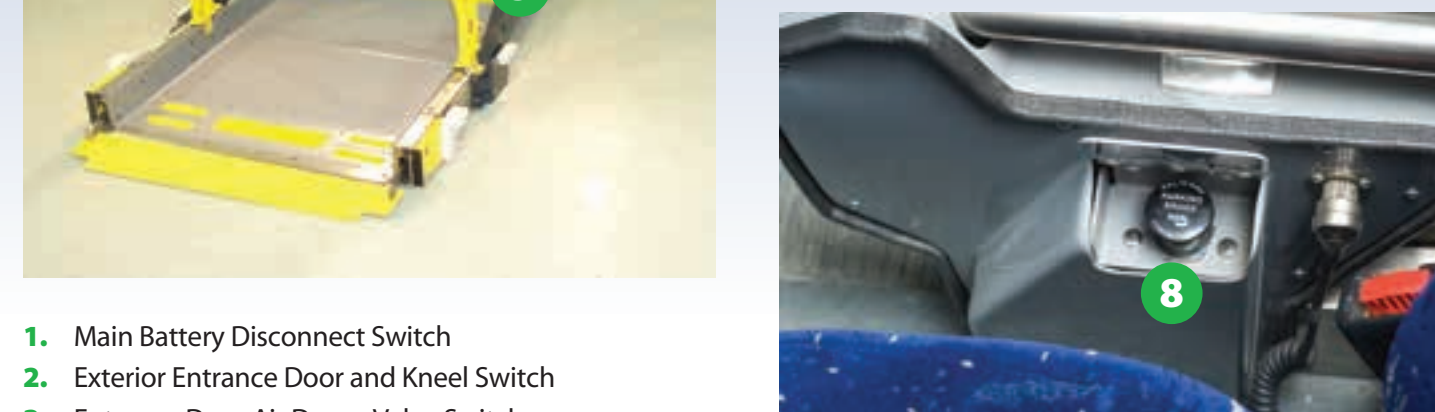

## D4505

- 1. Main Battery Disconnect Switch
- 2. Exterior Entrance Door and Kneel Switch
- 3. Entrance Door Air Dump Valve Switch
- 4. Baggage Door Lock
- 5. Wheelchair Lift
- 6. Lift Control Pendant Switch
- 7. Horn/Foot Operated on Driver Footrest
- 8. Park Brake Valve on Lower, RH Console
- 9. Entertainment Controller and AM/FM CD Player