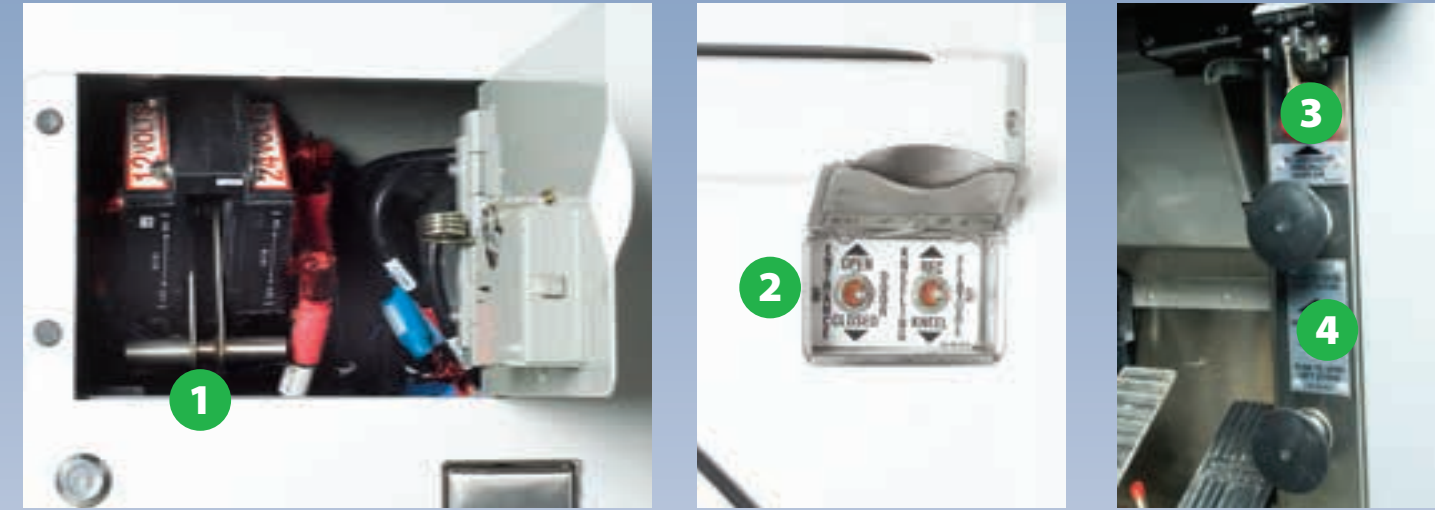

## D4505

- 1. Main Battery Disconnect Switch
- 2. Exterior Entrance Door and Kneel Switch
- 3. Entrance Door Air Dump Valve Switch
- 4. Baggage Door Lock
- 5. Wheelchair Lift
- 6. Lift Control Pendant Switch
- 7. Horn/Foot Operated on Driver Footrest
- 8. Park Brake Valve on Lower, RH Console
- 9. Entertainment Controller and AM/FM CD Player