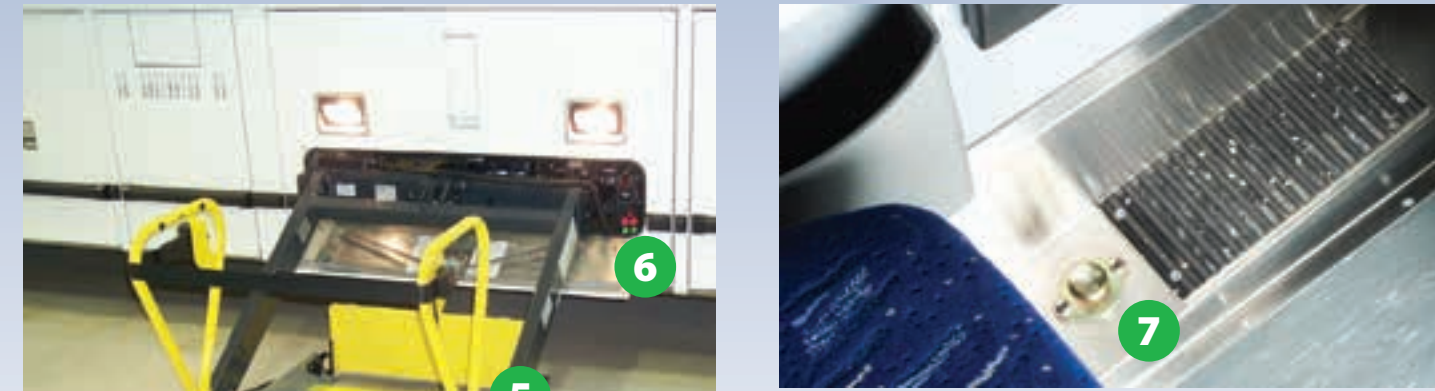

## D4505

- 1. Main Battery Disconnect Switch
- 2. Exterior Entrance Door and Kneel Switch
- 3. Entrance Door Air Dump Valve Switch
- 4. Baggage Door Lock
- 5. Wheelchair Lift
- 6. Lift Control Pendant Switch
- 7. Horn/Foot Operated on Driver Footrest
- 8. Park Brake Valve on Lower, RH Console
- 9. Entertainment Controller and AM/FM CD Player