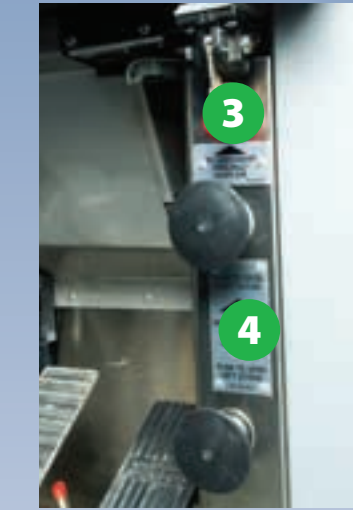

## D4505

1. Main Battery Disconnect Switch
2. Exterior Entrance Door and Kneel Switch
3. Entrance Door Air Dump Valve Switch
4. Baggage Door Lock
5. Wheelchair Lift
6. Lift Control Pendant Switch
7. Horn/Foot Operated on Driver Footrest
8. Park Brake Valve on Lower, RH Console
9. Entertainment Controller and AM/FM CD Player