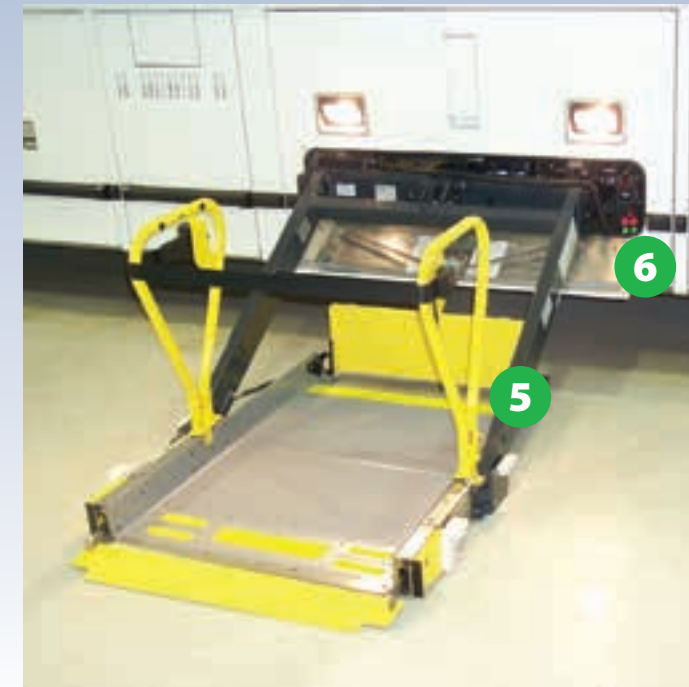

## D4505

1. Main Battery Disconnect Switch
2. Exterior Entrance Door and Kneel Switch
3. Entrance Door Air Dump Valve Switch
4. Baggage Door Lock
5. Wheelchair Lift
6. Lift Control Pendant Switch
7. Horn/Foot Operated on Driver Footrest
8. Park Brake Valve on Lower, RH Console
9. Entertainment Controller and AM/FM CD Player